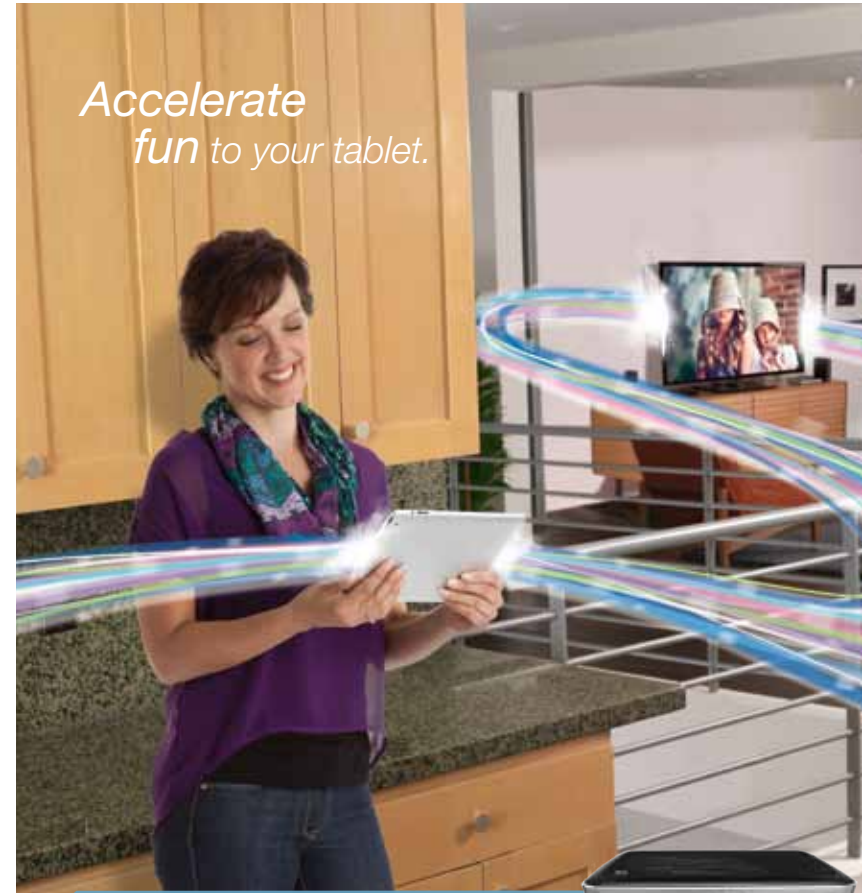

My Net™ N900HD Dual-Band Router

Introducing WD My Net Routers with FasTrack™ HD streaming technology.

Upgrade your router and accelerate the fun to all your Wi-Fi devices. My Net HD Dual-Band Routers deliver smart, real-time prioritization and uninterrupted HD streaming while you enjoy movies, shows, games and video chat, anywhere in your home.
Accelerate your entertainment.

wd.com