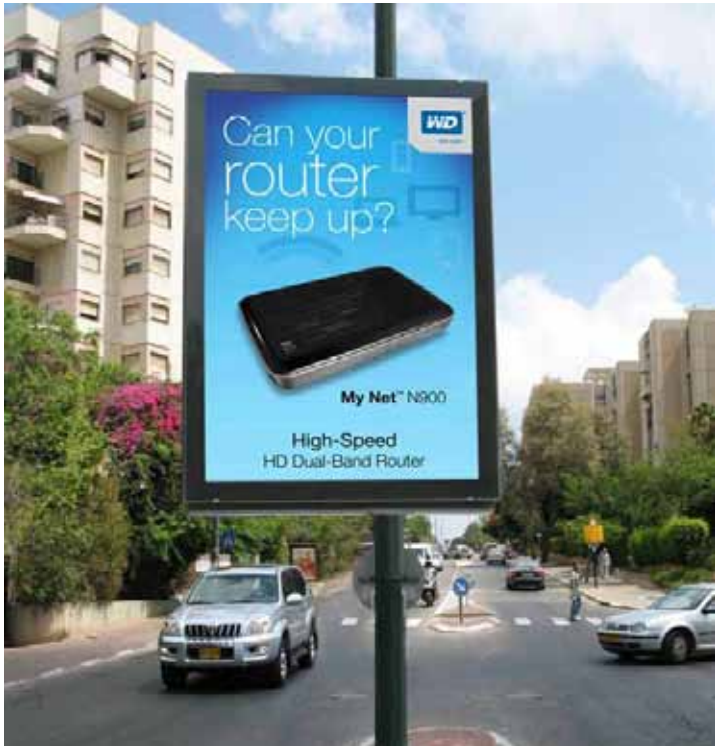

WESTERN DIGITAL N900 ROUTER – OUTDOOR