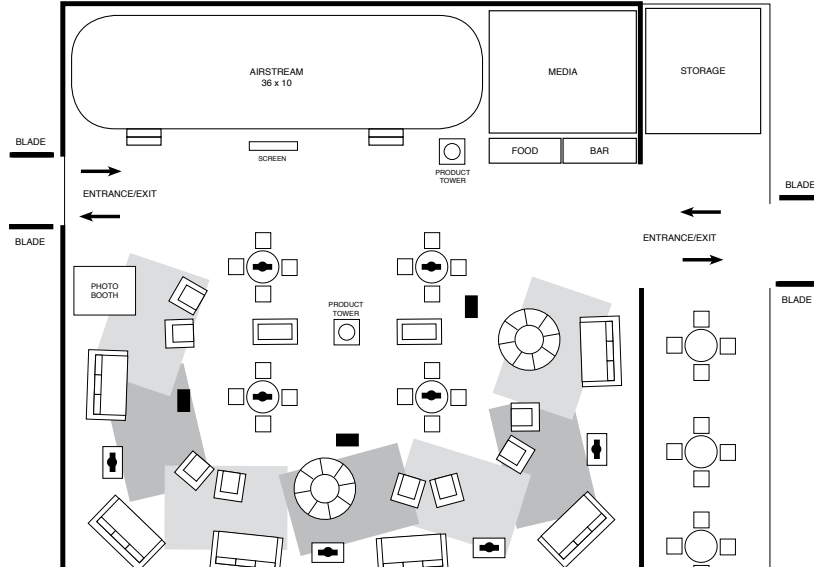

InfoBYTES

WD @WD
Life goes faster w/ no strings attached. Free up space on your device w/ #MyPassport Wireless: bit.ly/ZPd2UW

#absolutely

WESTERN DIGITAL ABSOLUTELY CES TENT

NO DJ

WESTERN DIGITAL ABSOLUTELY CES TRAIN STATION