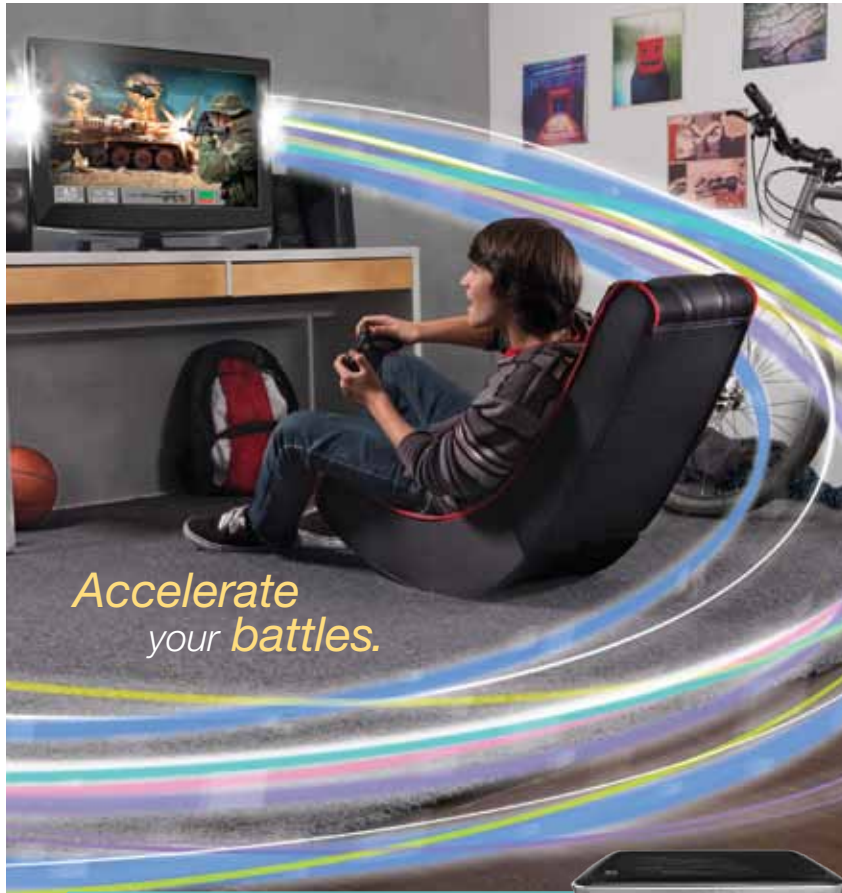

My Net™ N900HD Dual-Band Router

Introducing WD My Net Routers with FasTrack™ HD streaming technology.

Upgrade your router and get the performance edge with your online gaming experience. With a My Net HD Dual-Band Router, you'll get FasTrack technology that delivers the best possible HD streaming to your gaming console. So you can start bragging and stop lagging.
Accelerate your entertainment.

wd.com

Accelerate fun to your tablet.